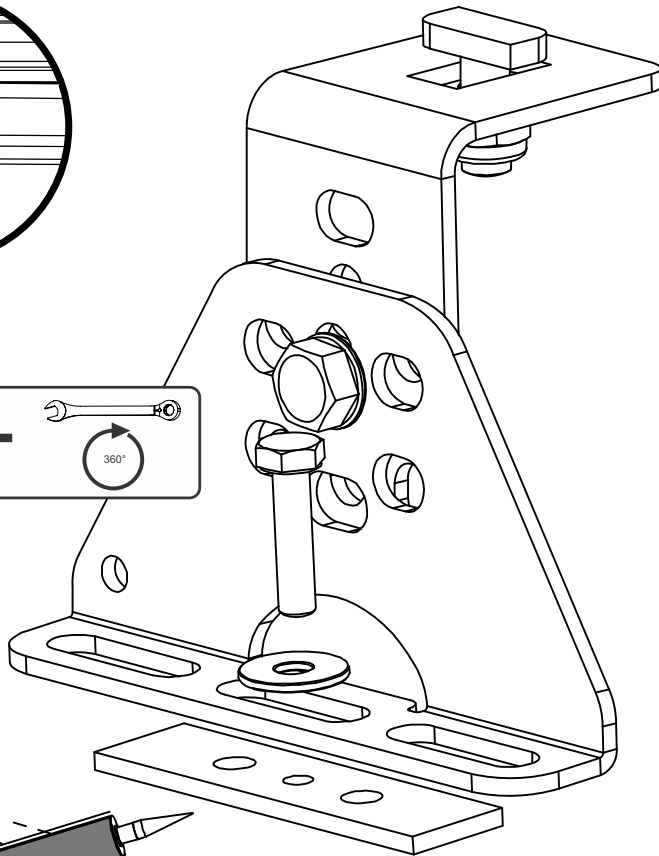

Assembly instructions: Read first!
 Montagehandleiding: Eerst lezen!
 Instruction de montage: Lire en premier!
 Montageanleitung: Zuerst lesen!
 Istruzioni di montaggio: Leggere per primo!

CODE CODE KODE CÓDIGO	LG1405	MODEL MODÈLE MODELL MODELO	00
--------------------------------	--------	-------------------------------------	----

NEW FORD TRANSIT CONNECT

NO PART OR INFORMATION ABOUT THIS DRAWING MAY BE REPRODUCED IN ANY FORM WITHOUT PERMISSION IN WRITING FROM MOBIETEC BVBA. THIS DRAWING AND ITS CONTENT IS STRICTLY CONFIDENTIAL.