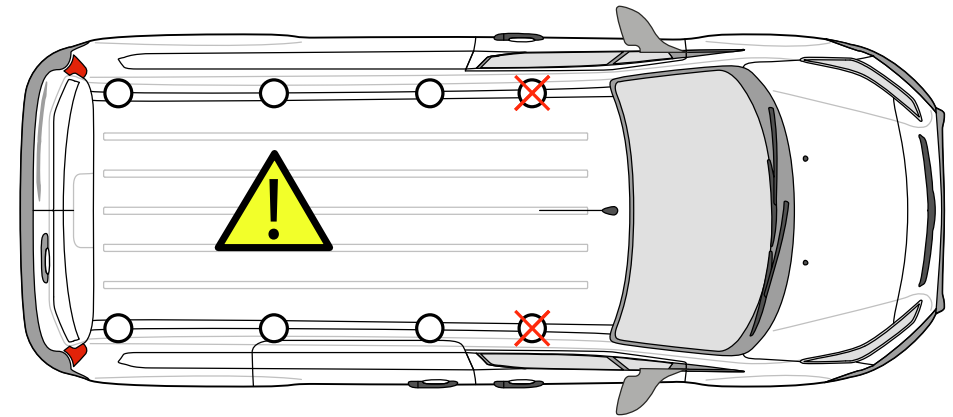

Assembly instructions: Read first!
 Montagehandleiding: Eerst lezen!
 Instruction de montage: Lire en premier!
 Montageanleitung: Zuerst lesen!
 Istruzioni di montaggio: Leggere per primo!

CODE CODE KODE CÓDIGO	LG1405	MODEL MODÈLE MODELL MODELO	00
--------------------------------	--------	-------------------------------------	----

NEW FORD TRANSIT CONNECT

NO PART OR INFORMATION ABOUT THIS DRAWING MAY BE REPRODUCED IN ANY FORM WITHOUT PERMISSION IN WRITING FROM MOBIETEC BVBA. THIS DRAWING AND ITS CONTENT IS STRICTLY CONFIDENTIAL.